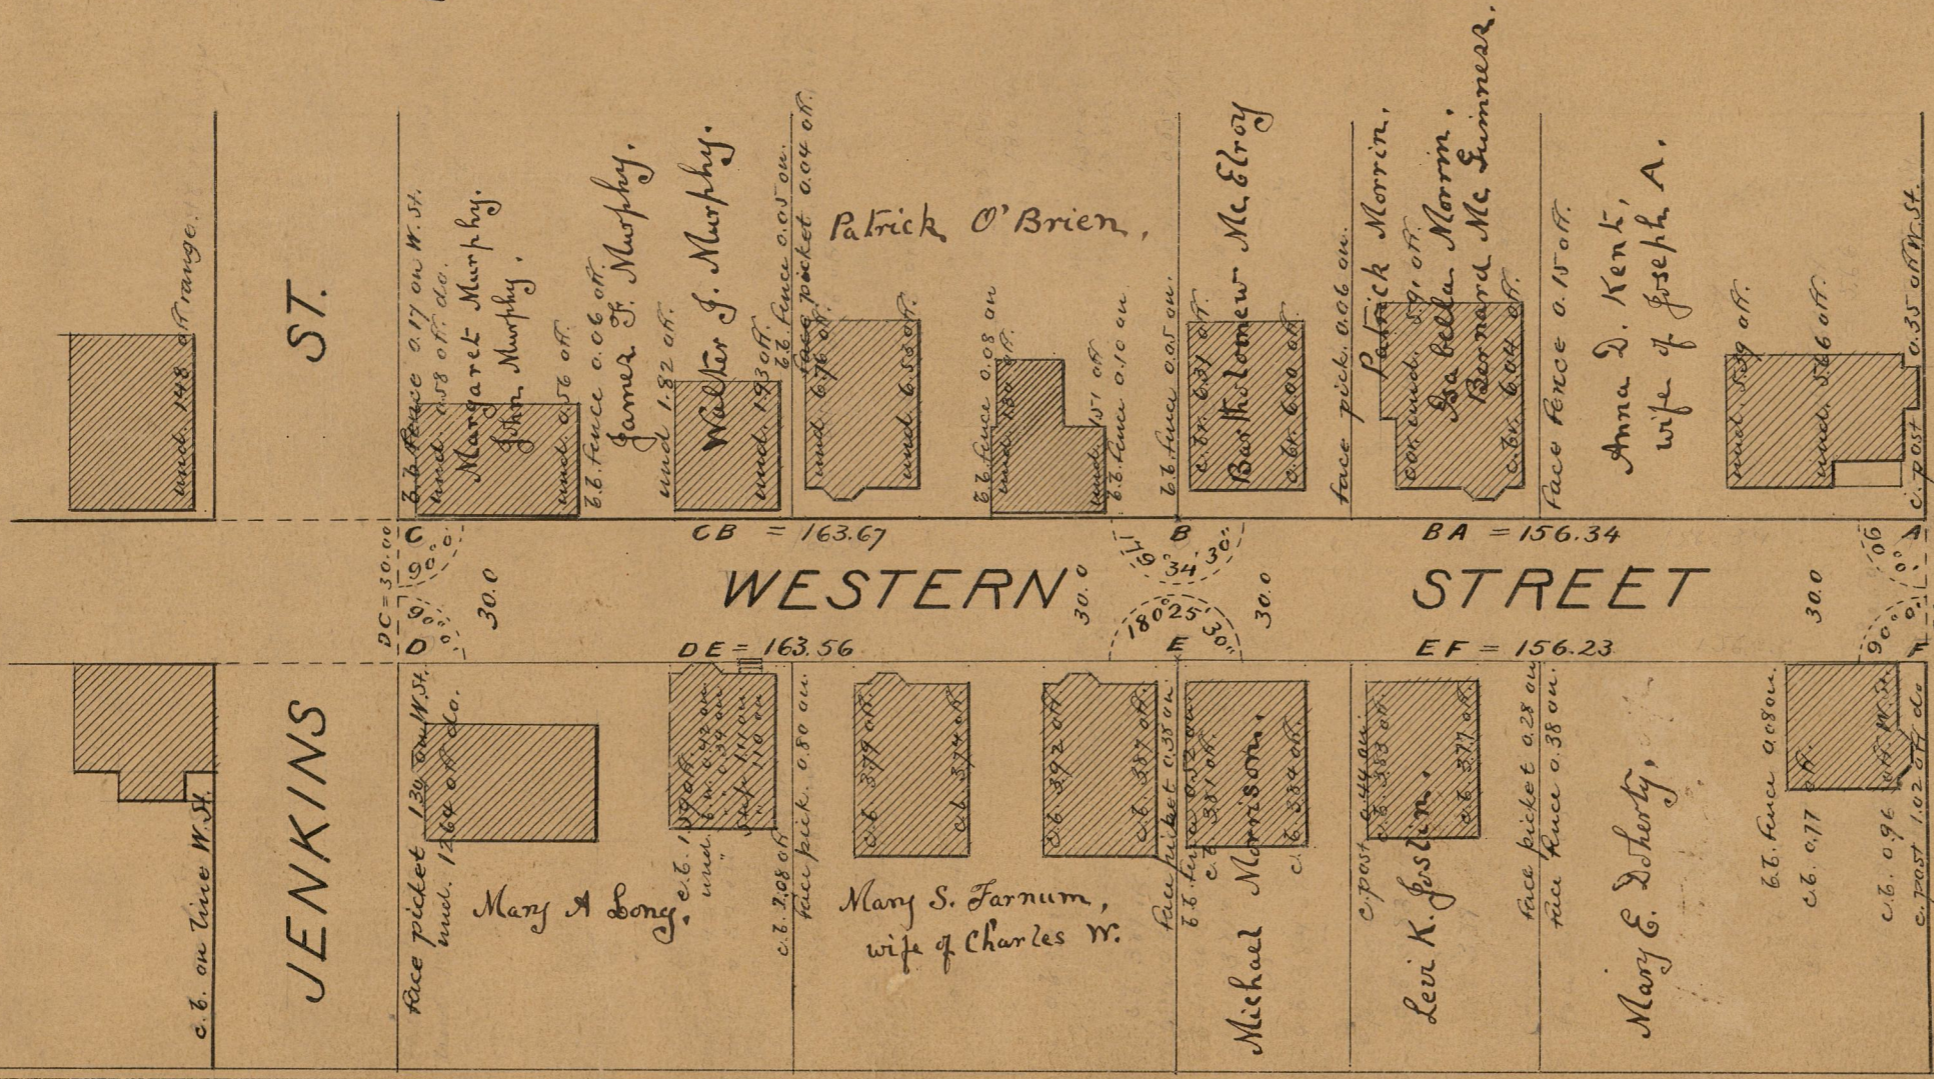

June 13, 1889

015119

Providence R.I.  
This plat accompanies  
our report of this date

# PLAT OF WESTERN STREET

FROM PLEASANT ST. TO JENKINS ST.

SCALE 40 FEET PER INCH  
319.90

OFFICIAL 10039  
DRAWER 83  
SHEET B-98